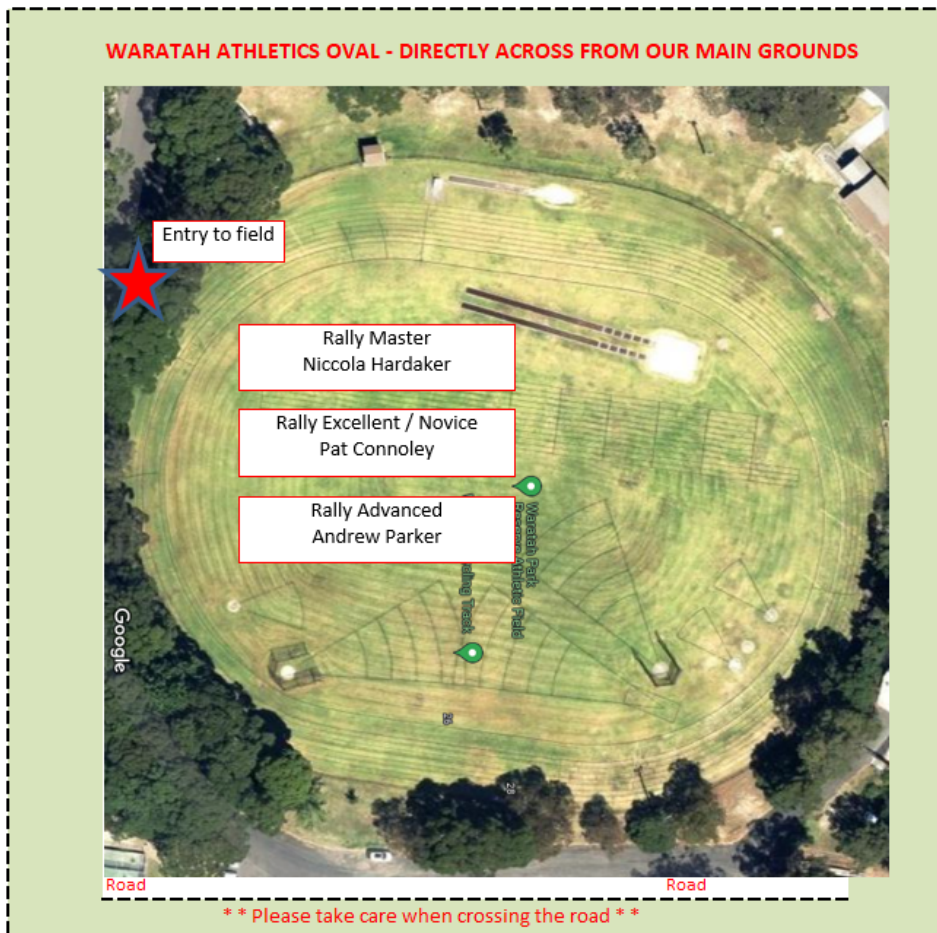

RALLY RING MAP (ATHLETICS FIELD)